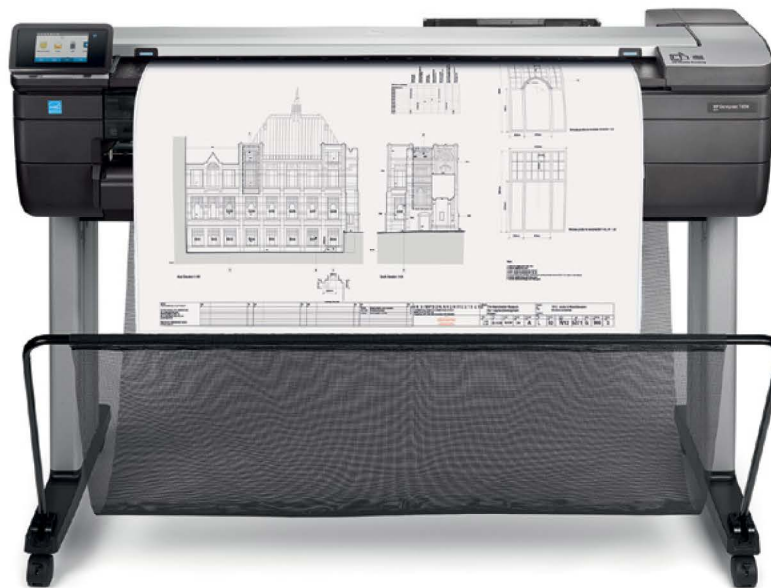

HP DesignJet T830 Multifunction Printer

Multifunction reinvented—built-in scanner at an unbeatable price¹

Print, scan, copy, and share—robust, compact 36-inch Wi-Fi MFP for office and construction

ROBUST—Damage-resistant for offices and job sites

- Half the size,² built to last—this robust MFP handles activity at challenging sites, even construction
- Produces prints 3 times faster than previous HP models—see A1/D-size prints delivered in 25 seconds
- Choose from 40- to 300-ml HP ink cartridges to fit your print volume, large supplies can reduce interventions
- Transport and onsite dust, damage protection with optional HP DesignJet Rugged Case

CONVENIENT—Easy operation helps users save time

- Complete tasks intuitively—almost 3 times faster vs other devices³—one touchscreen works like a smartphone
- Cut waste by 50%—print at half scale with automatic sheet feeder/tray; cut extra work, waste of wide rolls⁴
- No LAN needed—move this MFP any time, any place your Wi-Fi signal can reach with wireless connectivity⁵

COLLABORATION—Mobile print/scan for team sharing

- Use integrated scanning to capture and share feedback, enable archiving, and more
- The printer creates its own Wi-Fi network for easy connectivity with Wi-Fi Direct
- Conveniently scan, share, print right from your smartphone or tablet;⁵ enjoy a smartphone-like experience
- Manage scans from your mobile device with the HP AiO Printer Remote app,⁶ enabled by HP Mobile Printing