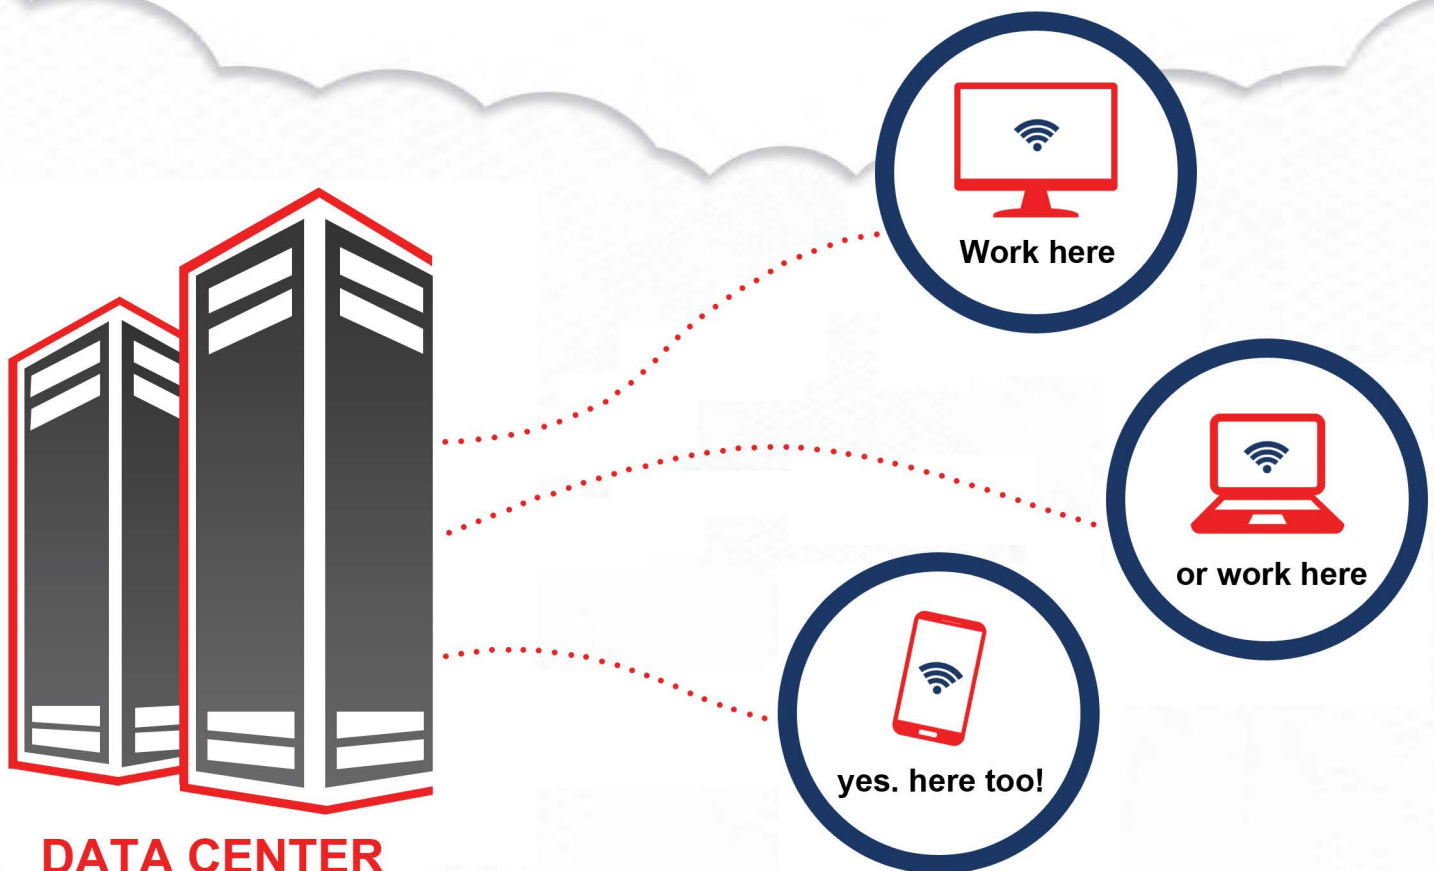

It's Time to Rethink IT

A game-changing solution for the chronic problems and resource drain of keeping your I.T. infrastructure intact, current and most importantly: **EFFECTIVE.**

It's time to stop the endless cycle of maintaining and upgrading your IT equipment. With RPG Complete/IT, you'll never have to buy another PC again! How so? Thanks to our "Thin Clients," your computer is virtual and is linked to data centers. The data centers are comprised of interlinked super computers that replicate your existing PC and will eliminate the drain on your resources from constantly updating and placing equipment.

Think about IT... The value to your business' information technology is in what it "does" – not what it "is". Yet companies spend more resources on buying, maintaining and updating IT than the very thing they're in business to do!

Complete/IT delivers everything you're accustomed to and rely on IT for while freeing your company from the endless burden of capital investment, maintenance and keeping up-to-date. The Complete/IT Utility Model also allows your business to purchase only the technology that you use from a month-to-month basis enabling you to stay flexible and effective.