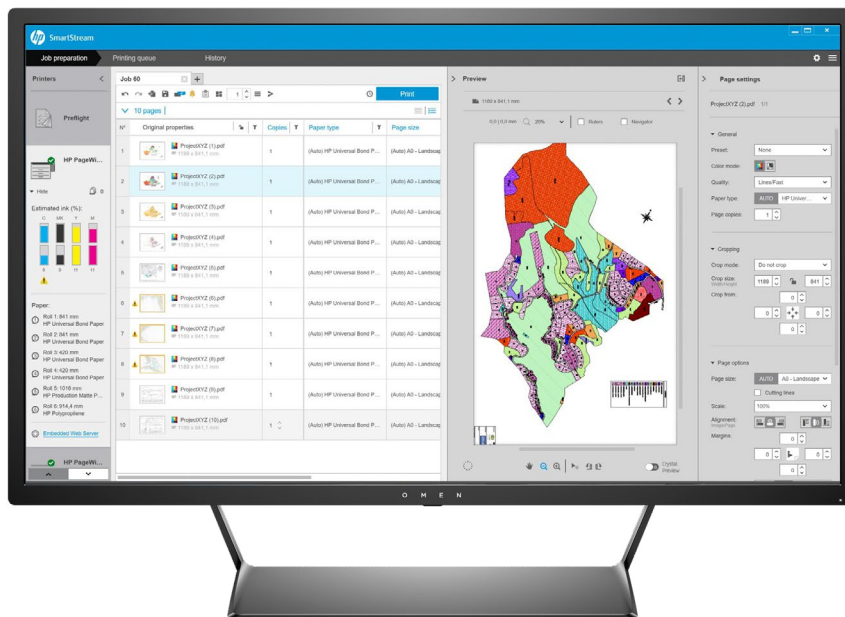

HP SmartStream software for HP PageWide XL and HP DesignJet printers

Your large-format production workflow—two times more efficient¹

SPEED

Do jobs in 50% of the time²

- Meet the tightest deadlines with ultra-fast HP SmartStream Preflight Manager file analysis and processing
- Reduce reprints—rely on native PDF management with Adobe PDF Print Engine 4²
- Stop changing settings one by one—create presets to bundle all desired settings, then reuse as needed
- Stay productive with an easy and intuitive user interface

EFFICIENCY

Streamline your production workflow

- Easily distribute the HP SmartStream configuration into different workstations—presets, hot folders, printers
- Make sure files are produced reliably with the automatic detection of potential issues
- Manage your HP PageWide XL, and HP DesignJet printers
- Run HP accessories, including online folders, stackers, and standalone scanners

GROWTH

Expand with color production

- Efficiently produce all your GIS maps and point-of-sale (POS) poster applications on HP PageWide XL printers, and HP DesignJet printers
- Preview color just as it will print, and adjust settings with interactive HP Crystal Preview Technology
- Get the most out of your media with nesting designed to minimize paper waste
- Get accurate data for invoicing—job report summary even includes pixel coverage

² The Adobe PDF Print Engine (APPE) is Adobe's high speed, high fidelity print platform. Version 4 extends APPE's leading edge for print reproduction with new performance efficiencies and breakthrough rendering features. APPE 4 enables printers to increase workflow efficiency and capitalize on the profit potential of innovations in inkjet print technology. To learn more, visit adobe.com/products/pdfprintengine.