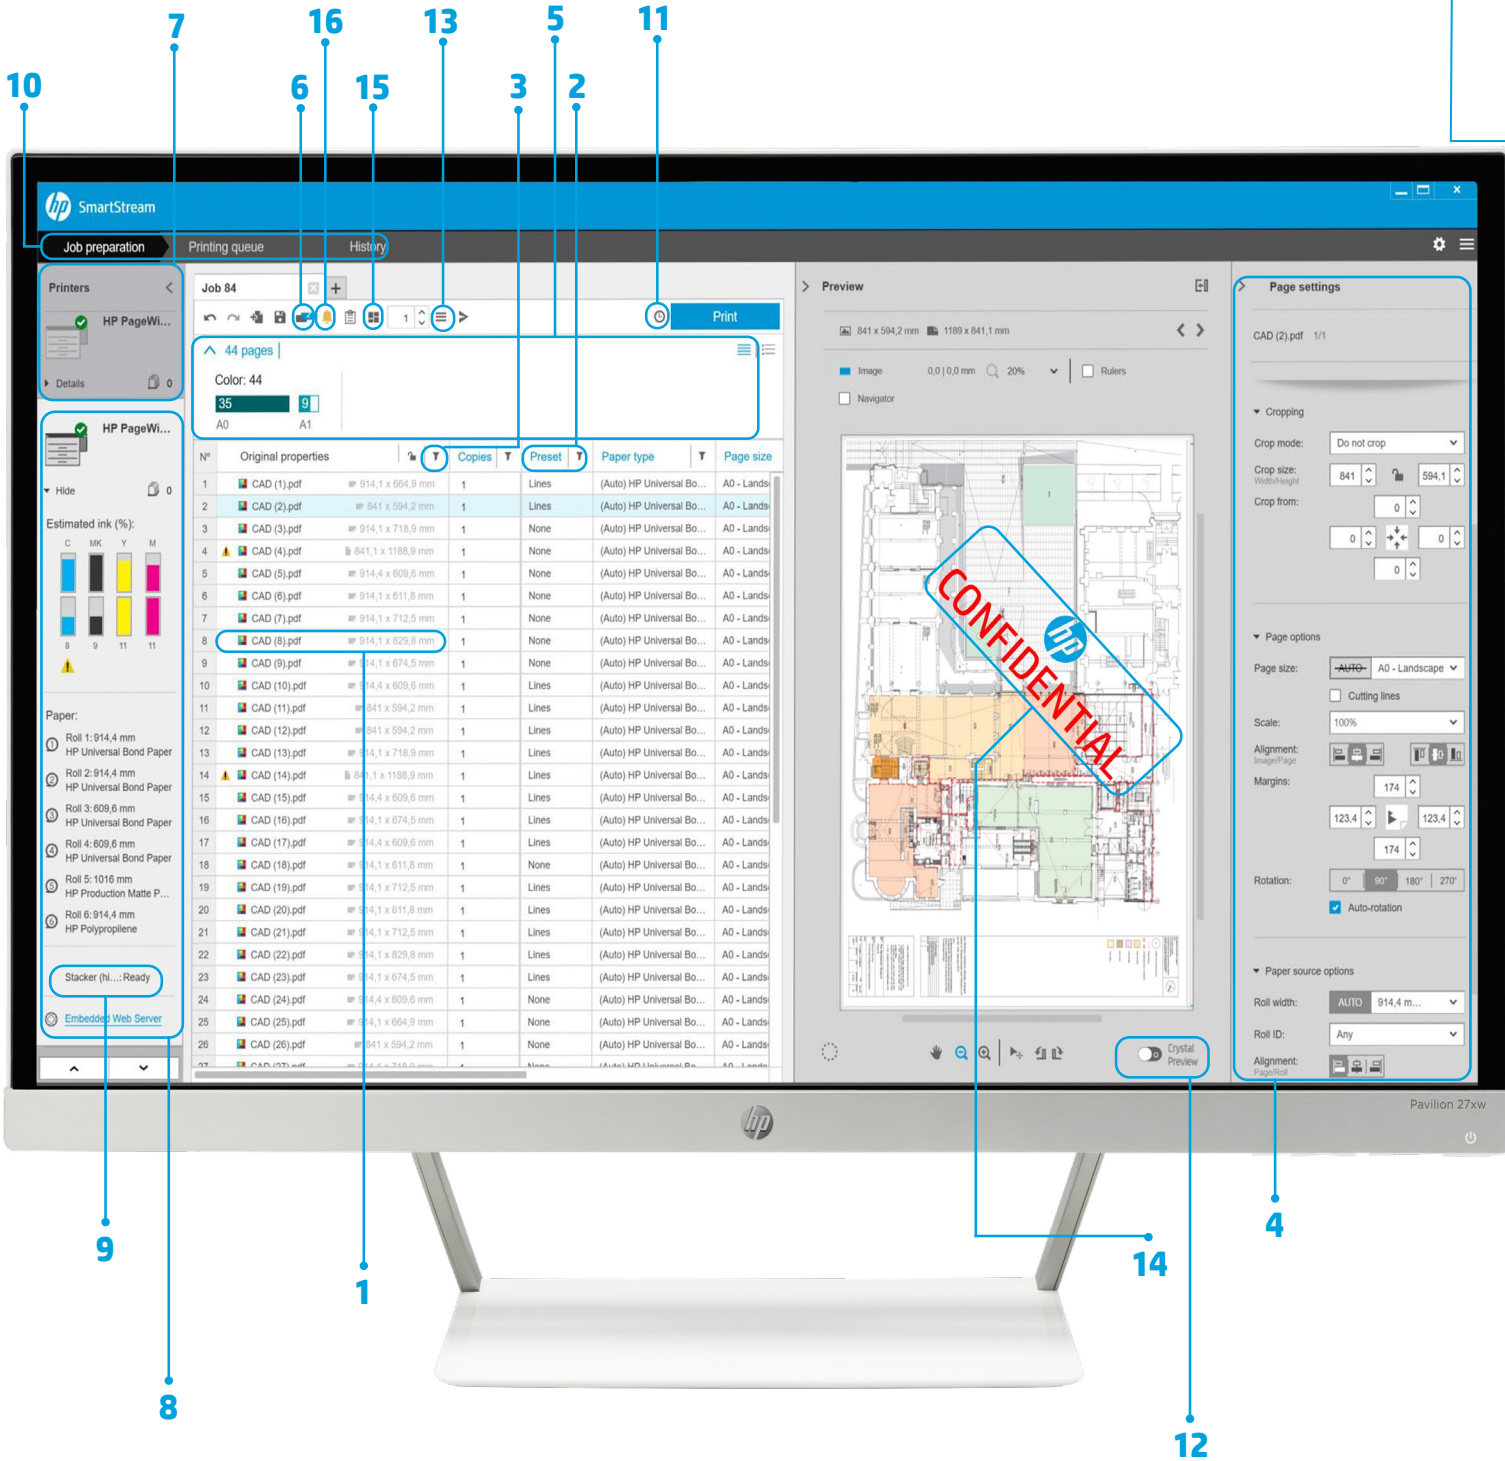

EFFICIENCY

Streamline your production workflow

- Easily distribute the HP SmartStream configuration into different workstations—presets, hot folders, printers
- Make sure files are produced reliably with the automatic detection of potential issues
- Manage your HP PageWide XL, and HP DesignJet printers
- Run HP accessories, including online folders, stackers, and standalone scanners

GROWTH

Expand with color production

- Efficiently produce all your GIS maps and point-of-sale (POS) poster applications on HP PageWide XL printers, and HP DesignJet printers
- Preview color just as it will print, and adjust settings with interactive HP Crystal Preview Technology
- Get the most out of your media with nesting designed to minimize paper waste
- Get accurate data for invoicing—job report summary even includes pixel coverage

RPG Squarefoot Solutions
(800) 521-6319
www.rpg.com
info@rpg.com

¹ Using HP SmartStream software, job preparation and processing can be completed in 50% of the time. Conclusion based on an HP internal test, November 2017 comparing select competitor printers and software to HP SmartStream software with the HP DesignJet T7100 Printer and HP PageWide XL printers, measuring the time required to extract pages from a 50-page document and print them using several printers compared with using equivalent software programs.

HP SmartStream software

Help improve your productivity and operator efficiency

Finish jobs in 50% of the time¹

1. Paper size and type (color or monochrome) automatically detected
2. Save settings into a preset and apply them when needed
3. Filtering and sorting option, and extract feature—multipage job management
4. Adjust all your printing settings per page, file, or job
5. Use the classification of pages by size and color to apply settings or to (re)move them—simplify production of large jobs