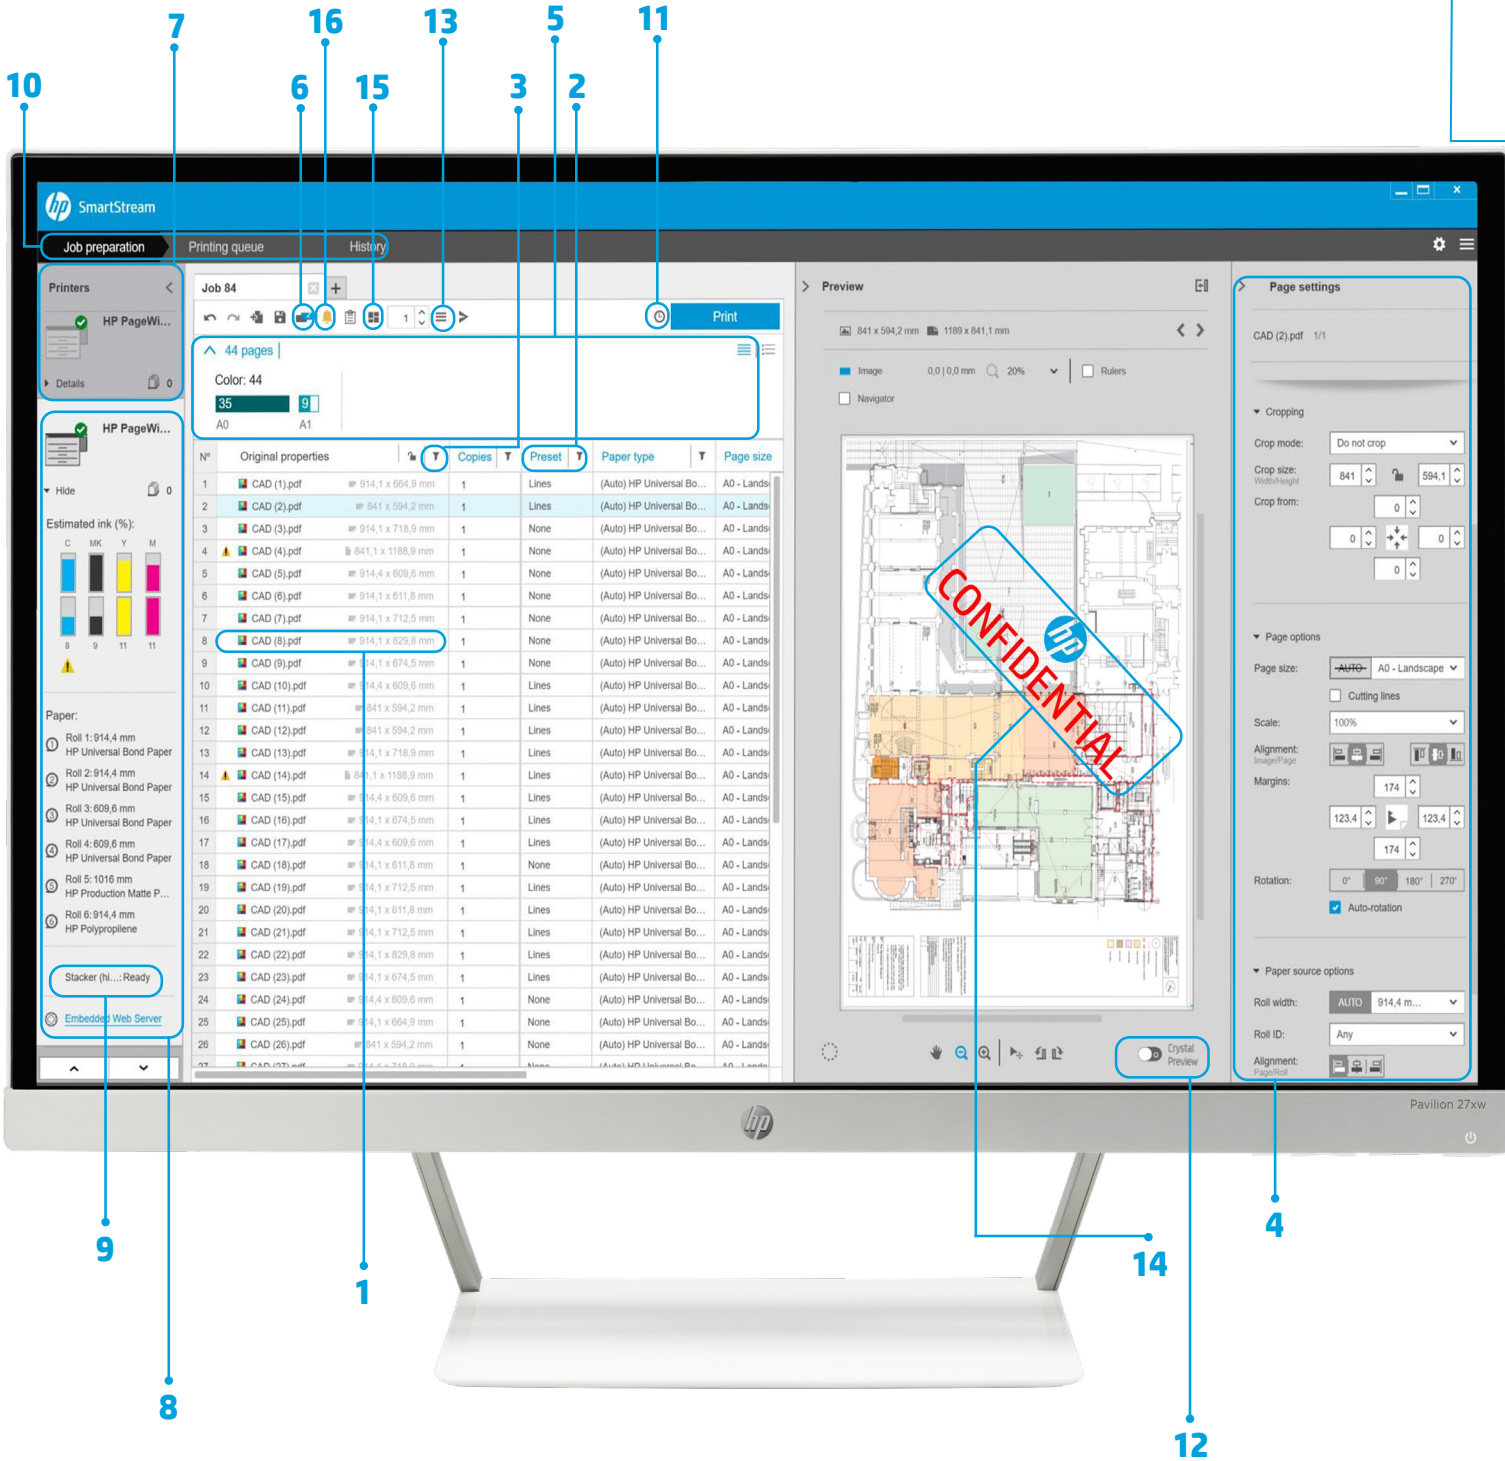

HP SmartStream software

Help improve your productivity and operator efficiency